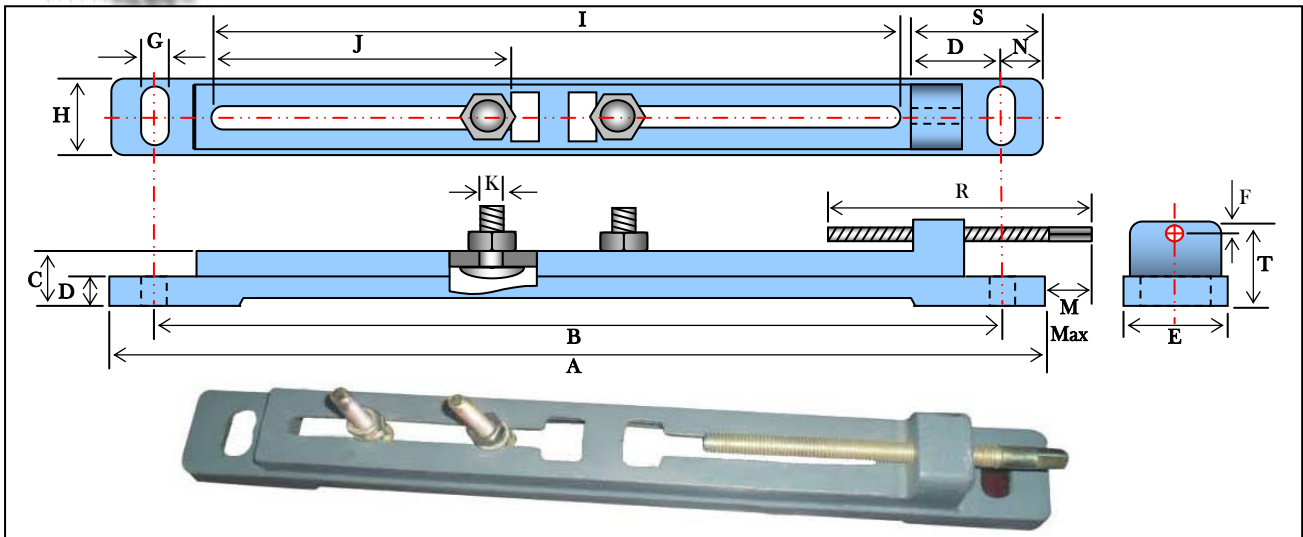

Motor Slide Rails

Rail Size	MR-08090	MR-100132	MR-160180	MR-200225	MR-250280	MR-315355
Dimensions	ALL DIMENSIONS ARE APPROXIMATE ONLY					
A	375mm	475mm	567mm	790mm	945mm	1220mm
B	328mm	425mm	515mm	730mm	870mm	1115mm
C	30mm	37mm	48mm	60mm	70mm	125mm
D	15mm	19mm	19mm	32mm	38mm	40mm
E	48mm	70mm	72mm	92mm	105mm	122mm
F	10mm	10mm	11mm	18mm	16mm	22mm
G	15mm	14mm	18mm	20mm	21mm	30mm
H	25mm	35mm	35mm	20mm	21mm	30mm
I	245mm	335mm	380mm	600mm	725mm	920mm
J	95mm	150mm	162mm	285mm	305mm	420mm
K	M8	M10	M12	M16	M20	M24
M	75mm	135mm	115mm	200mm	240mm	285mm
N	25mm	26mm	28mm	30mm	35mm	50mm
O	40mm	42mm	57mm	60mm	70mm	105mm
R	145mm	200mm	200mm	290mm	380mm	450mm
S	65mm	68mm	85mm	90mm	105mm	155mm
T	50mm	62mm	70mm	92mm	110mm	170mm
Weight in kg.	3kg	8.0kg	11kg	25kg	43kg	109kg